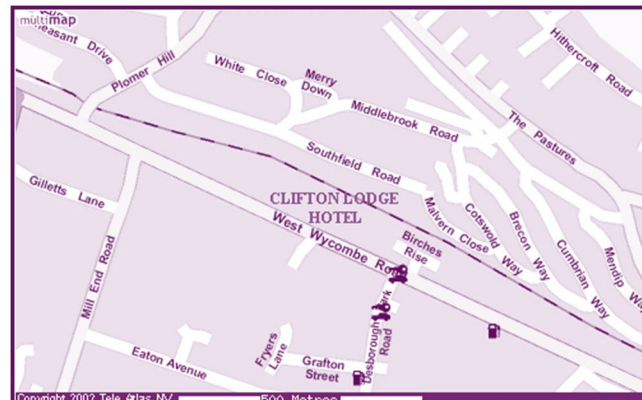

Clifton Lodge

Free Parking

Free Internet

Breakfast Available

Meals Available Weekdays

Alcoholic Drinks Available

Weekend Functions

210 West Wycombe Road
High Wycombe Bucks
HP12 3AR

Tel: 01494 440095
Fax: 01494 536322

The Clifton Lodge is conveniently situated on the A40 West Wycombe Road Approximately one mile from the M40 London to Oxford Motorway and close to the centre of High Wycombe the principal town of the Chilterns, This makes it ideal for touring the Thames Valley, Oxford and the Cotswolds.